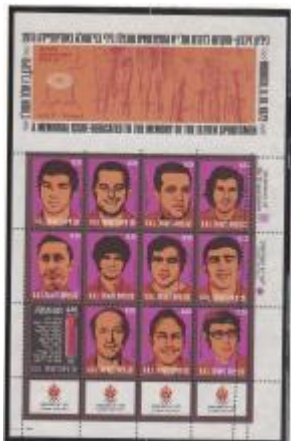

Lot #: **190A**

KKL JNF Jewish National Fund - Rochlin # 1632-1643. 1973 Olympic sportsmen memorial, 3 sheets. 1) Final design with double perforations vertically at right, printed on transparent paper. MNH & VF. 2) Final design printed on white paper. MNH & VF. 3) Imperforate proof, missing brown frame around pictures & missing part of design in top orange box.. Part of the pictures offset on reverse. MNH with few paper folds out of printing process. VF.

Start: $50